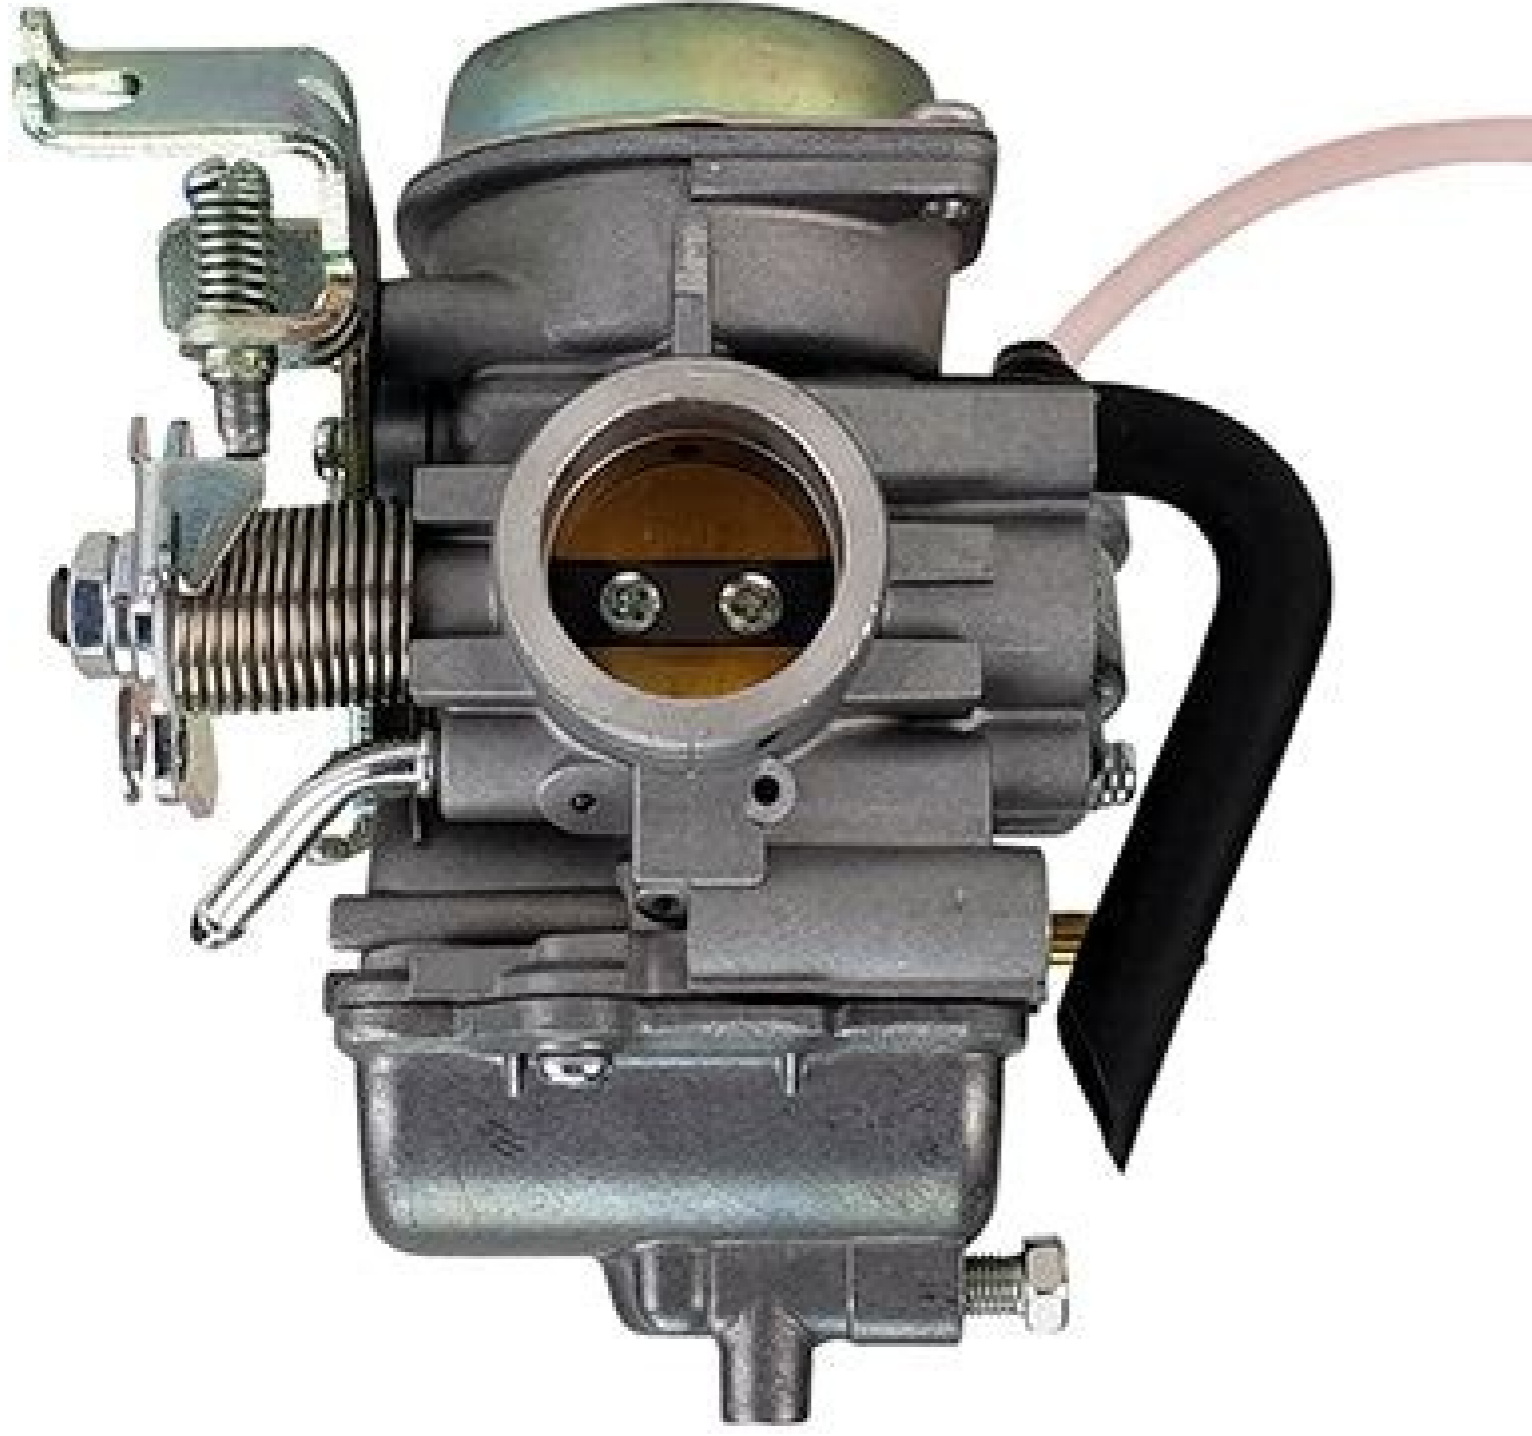

labwork

MIKUNI
SUPER BN
CARBURETORS

WATERCRAFT CARBURETOR
Owner's Manual Revised 2/96